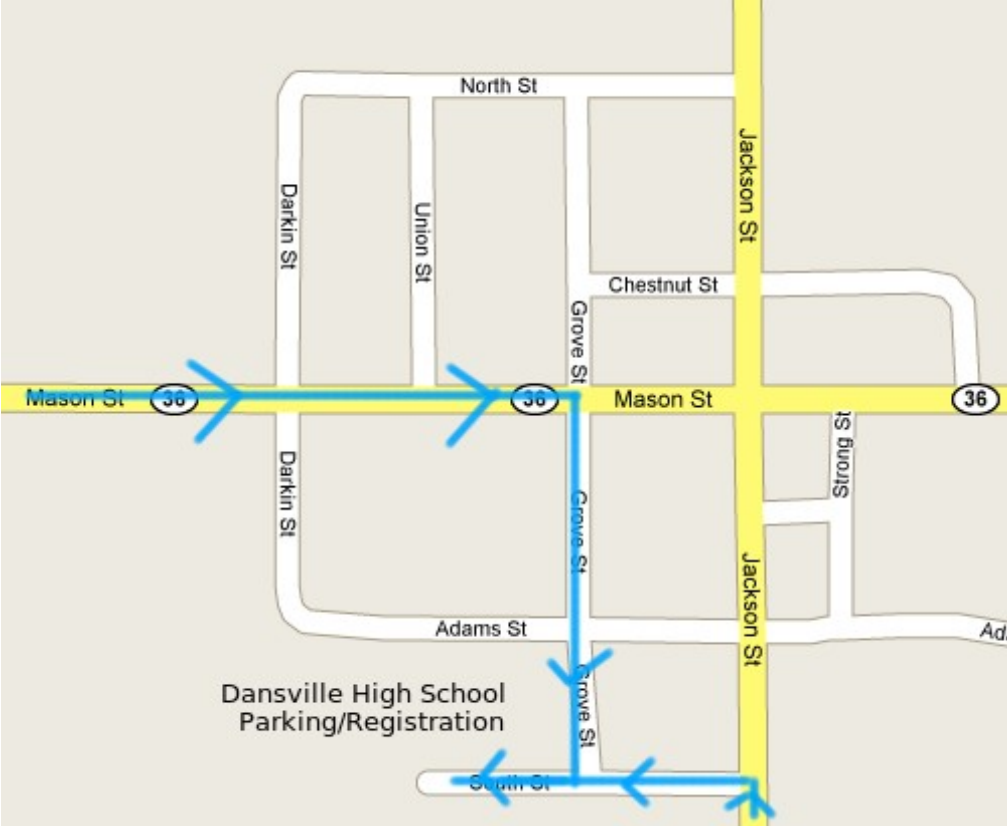

### ***The 2009 "Road Rampage" Collegiate Road Race***

**Course Description:** We are using the same course as in 2008, so once again this is a flat 4.4 mile loop near Dansville, MI. Expect the usual strong winds characteristic of the desolate expanse of farms outside the Lansing area, and of course 1.2 miles of dirt road. The dirt road is a relatively nice one, so there shouldn't be too many problems. Ultralight/ultraexpensive wheels may not be the best choice though.

**Directions:** Registration and parking will be at Dansville High School located at 1264 Adams St., Dansville, MI 48819. However note that Google Maps will not quite take you to the right place. From M-36, turn south on Grove St, then right at the dead end into South St. See the map of Dansville. For those coming from the south on Jackson road, just turn left onto South st.

#### **Race Schedule**

CATEGORY	START TIME	DISTANCE
MEN'S C	10:00AM	5 LAPS/22.0 MILES
WOMEN'S B/C	10:02AM	5 LAPS/22.0 MILES
MEN'S B	11:30AM	7 LAPS/30.8 MILES
WOMEN'S A	11:32AM	10 LAPS/44.0 MILES

MEN'S A	1:45PM	12 LAPS/52.8 MILES
MEN'S D	1:47PM	4 LAPS/17.6 MILES

THE COURSE

THE COURSE AND THE HIGH SCHOOL

DANSVILLE, WITH DETAILED DIRECTIONS TO THE SCHOOL